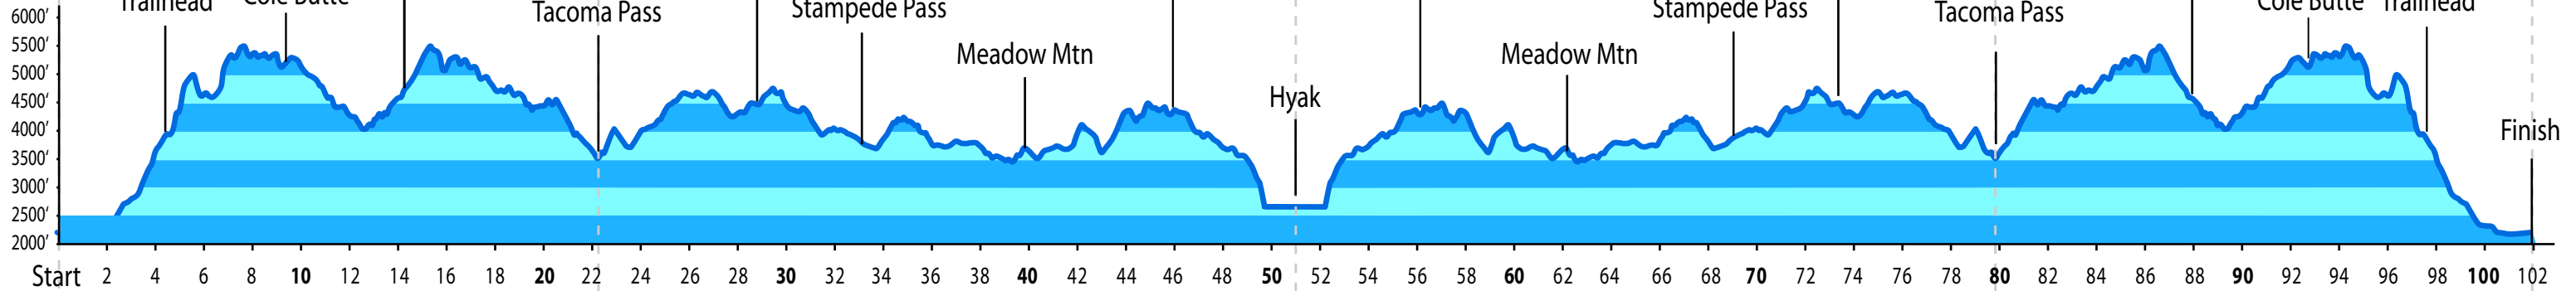

Start to Tacoma Pass

Tacoma Pass to Hyak

Hyak to Tacoma Pass

Tacoma Pass to Finish

Gain +6697' -4977' = +1720'

Gain +6227' -7517' = -1290'

Gain +7517' -6227' = +1290'

Gain +4977' -6697' = -1720'